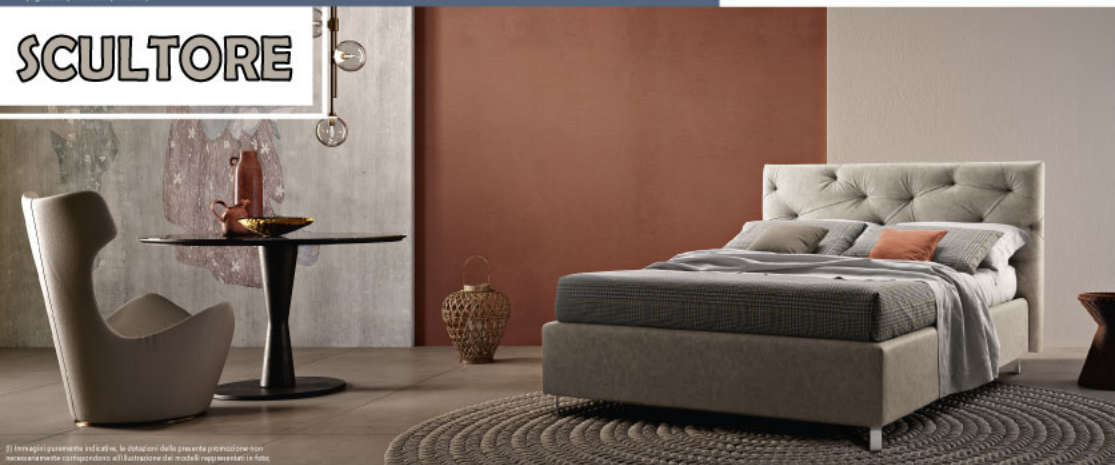

SCULTORE

160X190 - ~~2263,00 €~~ 1584,00€

120X190 - ~~1969,00 €~~ 1380,00€

90X190 - ~~1629,00 €~~ 1182,00€