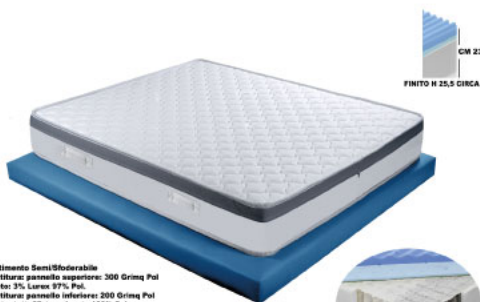

MATERASSI E VARIANTI